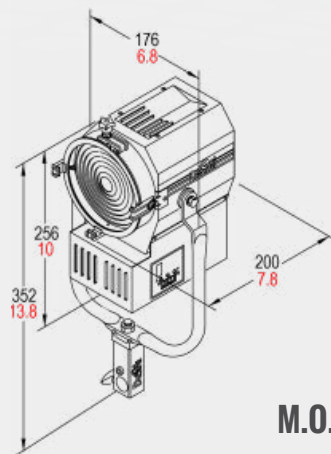

WHAT'S INSIDE

FIXTURE HEAD

120 mm. (4.75") diameter Fresnel lens
 POWERCON IN & OUT PANEL CONNECTORS.
 XLR 5 Pin DMX IN & OUT PANEL CONNECTORS.
 60W high output CRI>95 LED with Tunable CCT
 from 2.800°K till 6.600 °K
 Built In Universal Power Supply 90-250V
 50/60Hz DMX controlled.

DIMENSION

M.O.

P.O.

FEATURES

120 mm. (4.75") diameter high quality, shock resistant Borosilicate glass Fresnel lens on spring supports.

Rugged and lightweight Carbon Steel Housing with low glare black epoxy powder coating and reinforces internal double walls.