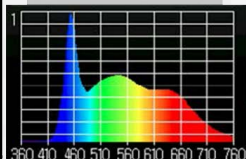

SUPER LED F4.7 VW

TLCI

@2.800°K

De Sisti SUPER LED F4.7 VW - 60W - @2800°K : CCT = P2791 (+0.3)
TLCI-2012: 96 (P2791)

Television Lighting Consistency Index-2012

Sector	Lightness	Chroma	Hue
R	0	0	0
RY	0	0	-
Y	0	0	-
YG	0	0	0
G	0	0	0
G/C	0	0	0
C	0	0	+
C/B	0	0	-
B	0	-	-
B/M	0	0	+
M	0	0	+
M/R	0	0	+

PHOTOMETRICS

// SUPER LED F4.7 VW

Central Light intensity (Candle Power)

Illumination center values at Distances

FULL FLOOD - C.C.T. tunable from 2.800°K to 6.600°K - 60W (CRI >95) - TLCI: 96

FLOOD @ 2.800°K CCT	5.058 cd	562 lux <i>52 FC</i>	316 lux <i>29 FC</i>	202 lux <i>19 FC</i>
---------------------	----------	-------------------------	-------------------------	-------------------------