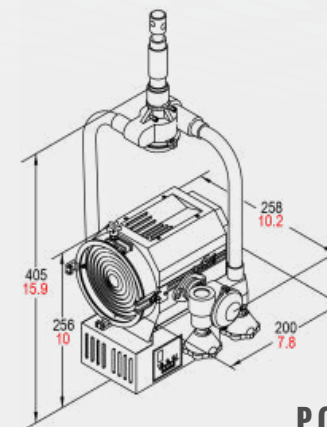

WHAT'S INSIDE

FIXTURE HEAD

120 mm. (4.75") diameter Fresnel lens
 POWERCON IN & OUT PANEL CONNECTORS.
 XLR 5 Pin DMX IN & OUT PANEL CONNECTORS.
 60W high output CRI>95 LED with Tunable CCT
 from 2.800°K till 6.600 °K
 Built In Universal Power Supply 90-250V
 50/60Hz DMX controlled.

SUPER LED F4.7 VW

FEATURES

Power to LED	60W - flicker free
Rated Voltage & PFC	90-250V 50-60Hz PFC 0,96
Power consumption	71W @ 230V 75W @120V
Power Connection	powerCON IN & OUT
DMX Data link USITT DMX512-A	5-pin XLR for DMX in & out. Use shielded data cables. Do not overload the daisy chain. Up to a maximum of 32 devices can be used on a single DMX chain.
DMX Channels	3: Dimmer/Light Intensity, CCT Control, Mode of CCT Control (steps or continuous)
LED ARRAY Lifetime	50.000 hours with 70% Lumen Maintenance. The LED ARRAYS are tested and certified up to LM80
CCT	Tunable from 2.800°K to 6.600°K
CRI / TLCI	CRI>95 TLCI:96
Protection Type	IP22
Max. Housing Surface Temperature	70° C
Weight of Fixture	M.O. 3,5 Kg (7.7 lb) P.O. 5,4 Kg (11.9 lb)
Weight of Barndoor	4 leaf 0,3 Kg (0.66 lb) 8 leaf 0,4 Kg (0.88 lb)
Weight of color frame	0,13 Kg (0.29 lb)
Barndoor ring diameter	133mm / 5.24"
Scrims & color frame diameter	129mm / 5.08"
Lens diameter	120mm / 4.75"

DIMENSION

M.O.

P.O.

FEATURES

120 mm. (4.75") diameter high quality, shock resistant Borosilicate glass Fresnel lens on spring supports.

Rugged and lightweight Carbon Steel Housing with low glare black epoxy powder coating and reinforces internal double walls.