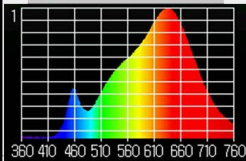

SUPER LED F4.7 VW

DATASHEET

DeSisti

SUPER LED F4.7 VW

LED Fresnel Spotlight 60W Vari-White - CRI>95

White light, with Tunable Correlated Color Temperature from 2.800 to 6.600°K

OVERVIEW

The Super LED F4.7 Vari-White maintains the high efficiency DE SISTI Internationally Patented optical system for LED FRESNEL while the innovative white phosphors LED ARRAY provides the ability to tune the Correlated Color Temperature from a minimum of 2.800°K to a maximum of 6.600°K with an enhanced CRI (Color Rendering Index) higher than 95 at any CCT within the range.

SUPER LED F4.7 VW

TLCI

@2.800°K

De Sisti SUPER LED F4.7 VW - 60W - @2800°K : CCT = P2791 (+0.3)
TLCI-2012: 96 (P2791)

Television Lighting Consistency Index-2012

Sector	Lightness	Chroma	Hue
R	0	0	0
RY	0	0	-
Y	0	0	-
YG	0	0	0
G	0	0	0
G/C	0	0	0
C	0	0	+
C/B	0	0	-
B	0	-	-
B/M	0	0	+
M	0	0	+
M/R	0	0	+

@6.600°K

De Sisti SUPER LED F4.7 VW - 60W - @6600°K : CCT = D6990 (+0.4)
TLCI-2012: 96 (D6990)

Television Lighting Consistency Index-2012

Sector	Lightness	Chroma	Hue
R	0	0	0
RY	0	0	-
Y	0	0	-
YG	0	0	0
G	0	0	0
G/C	0	0	0
C	0	0	-
C/B	0	0	-
B	0	-	-
B/M	0	0	0
M	0	0	0
M/R	0	0	0

PHOTOMETRICS

// SUPER LED F4.7 VW

Central Light intensity (Candle Power)

Illumination center values at Distances

FULL FLOOD - C.C.T. tunable from 2.800°K to 6.600°K - 60W (CRI >95) - TLCI: 96

FLOOD @ 2.800°K CCT	5.058 cd	562 lux <i>52 FC</i>	316 lux <i>29 FC</i>	202 lux <i>19 FC</i>
---------------------	----------	-------------------------	-------------------------	-------------------------