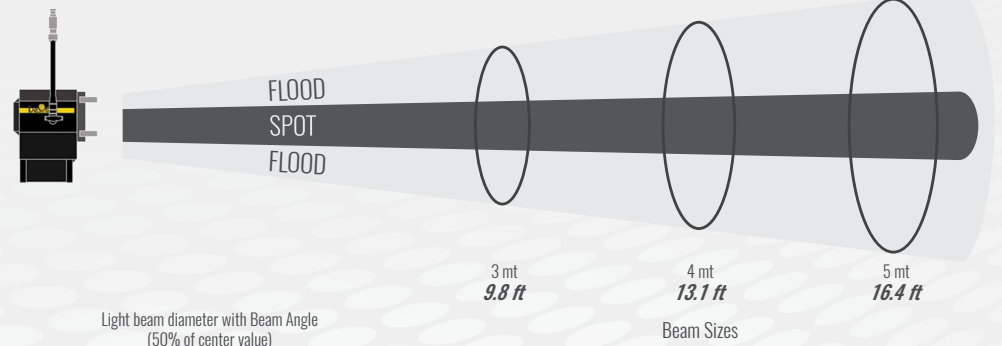

Light beam diameter with Beam Angle (50% of center value)

FLOOD	57°	3,26 mt <i>10.7 ft</i>	4,34 mt <i>14.3 ft</i>	5,43 mt <i>17.8 ft</i>

SPOT	12°	0,63 mt <i>2.1 ft</i>	0,84 mt <i>2.8 ft</i>	1,05 mt <i>3.4 ft</i>

Light beam diameter with Field Angle (10% of center value)

FLOOD	69°	4,12 mt <i>13.5 ft</i>	5,50 mt <i>18.0 ft</i>	6,87 mt <i>22.5 ft</i>

SPOT	20°	1,06 mt <i>3.5 ft</i>	1,41 mt <i>4.6 ft</i>	1,76 mt <i>5.8 ft</i>

LUX AT ANY DISTANCE = Candle Power: [Distance(in m.)]²

FC. AT ANY DISTANCE = Candle Power: [Distance(in ft)]²